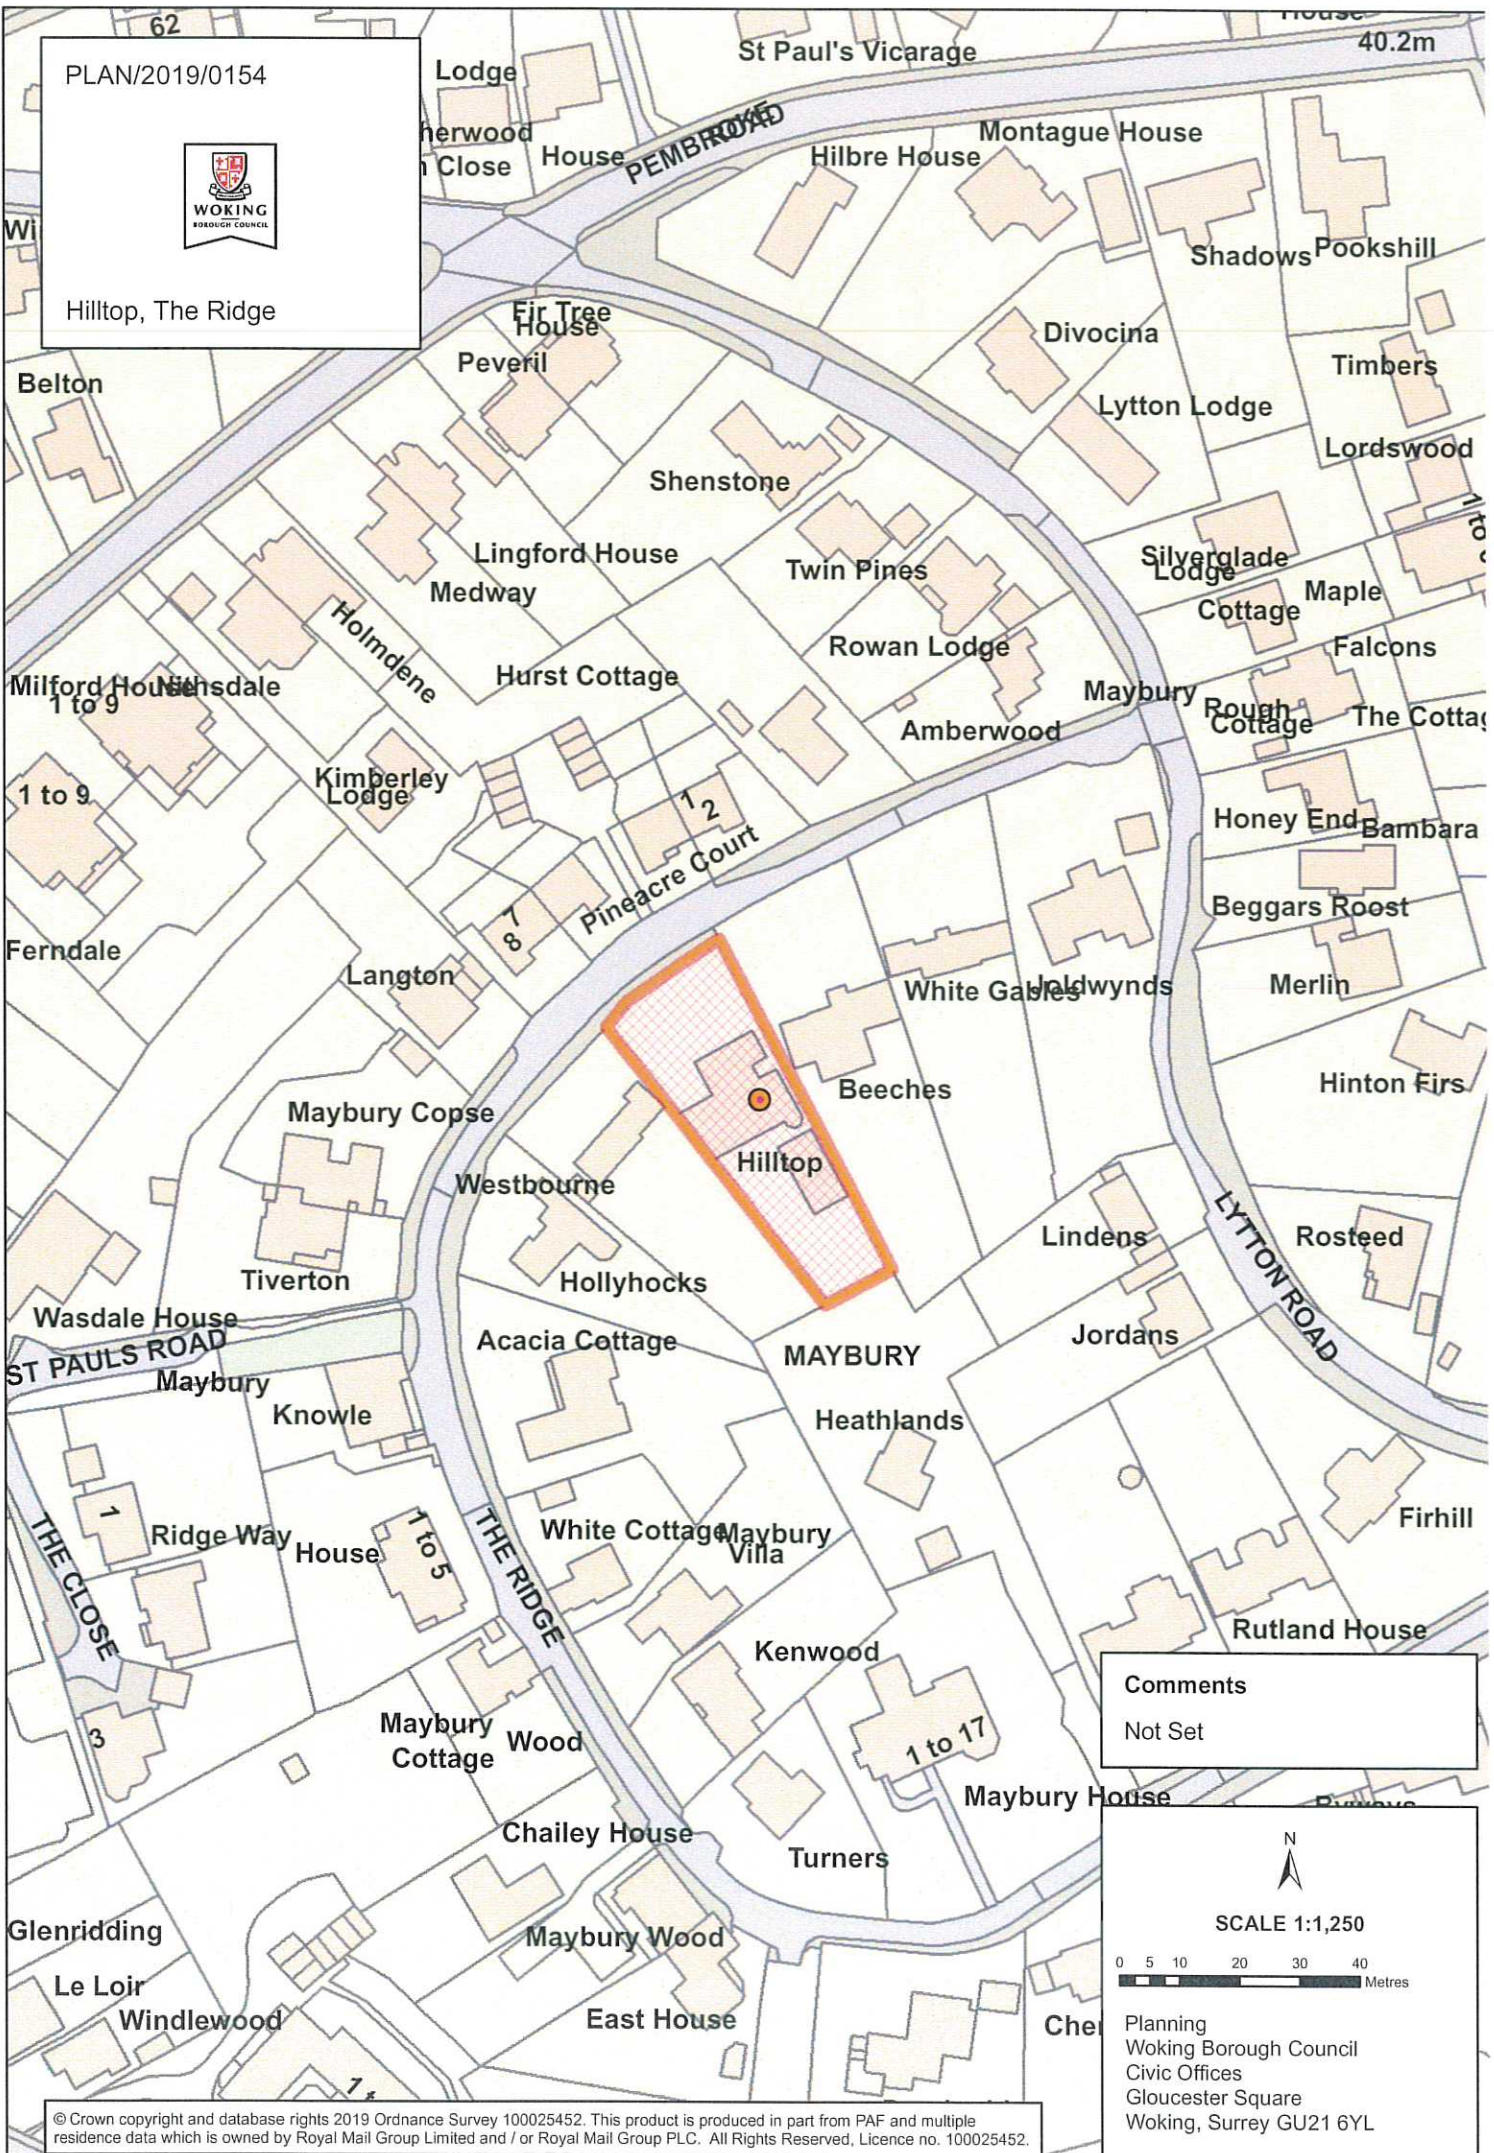

PLAN/2019/0154

Hilltop, The Ridge

Comments
Not Set

Planning
Woking Borough Council
Civic Offices
Gloucester Square
Woking, Surrey GU21 6YL